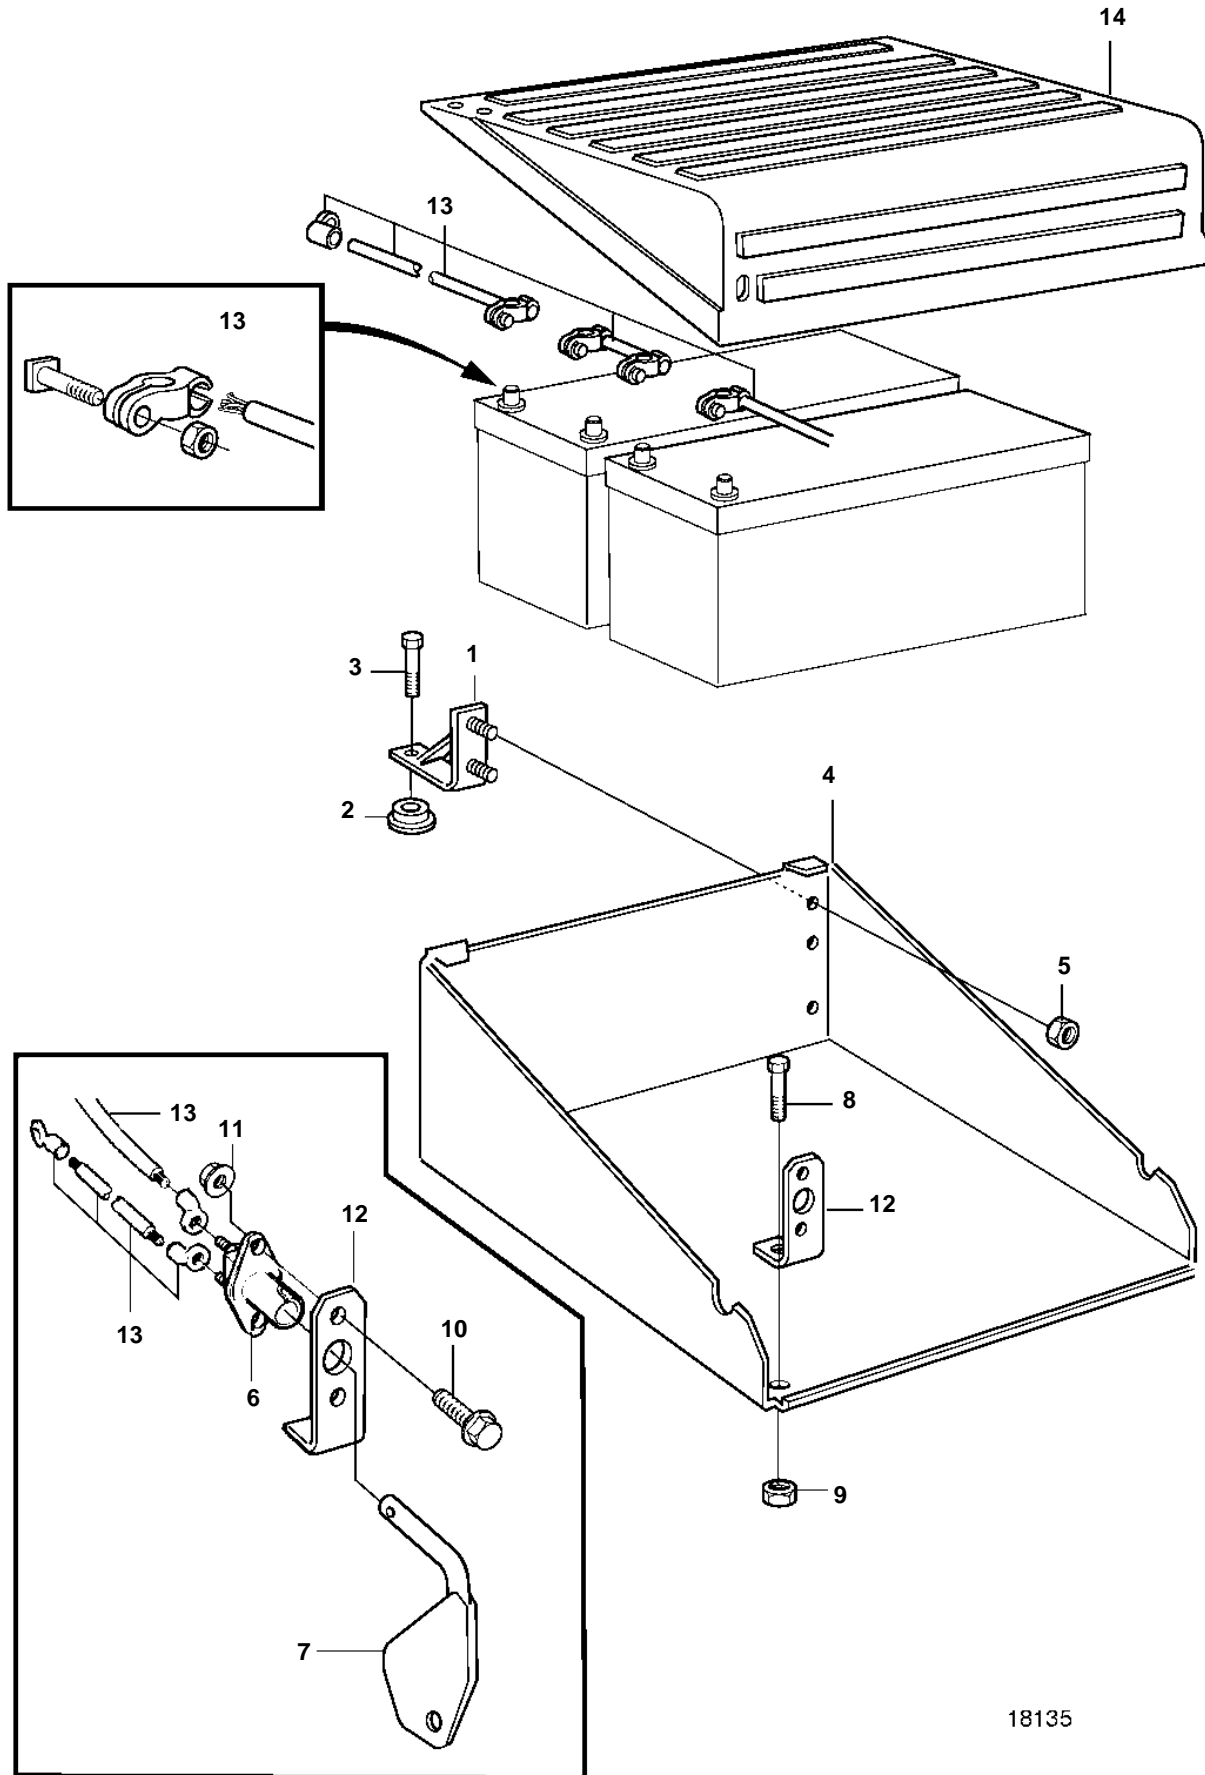

TAD1641VE, TAD1642VE

18135

TAD1641VE, TAD1642VE

REF	PART NO.	QTY	DESCRIPTION	SEE SEC.
1		2	Bracket	
2	846284	2	Washer	
3	946472	2	Screw	
4	863627	1	Battery box	
5	971096	4	Nut	
6	3987034	1	Battery main switch	
7	8157766	1	· Key	
8	946441	2	Screw	
9	971095	2	Nut	
10	946544	2	Flange screw	
11	945407	2	Flange nut	
12	1587695	2	Bracket	
13		X	Electrical materials	1963
14	1587694	1	Cover	